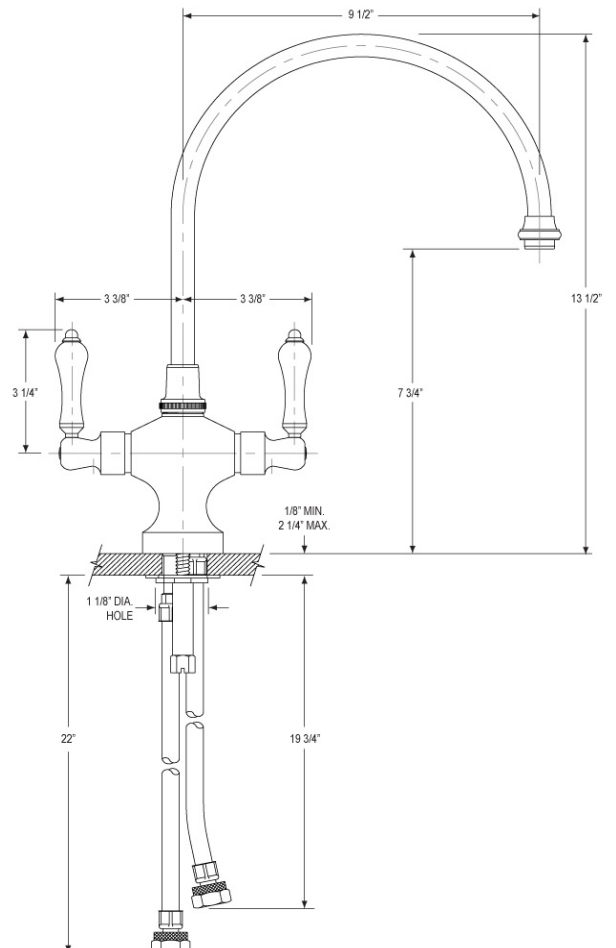

WARRANTY

- Limited Lifetime

COMPLIES WITH

- CA AB 1953-CERTIFIED
- ADA
- ANSI/NSF61-CERTIFIED
- A112.18.1-05/CSA B125.1-2005-CERTIFIED
- cUPC-CERTIFIED
- UPC-CERTIFIED
- VT S152